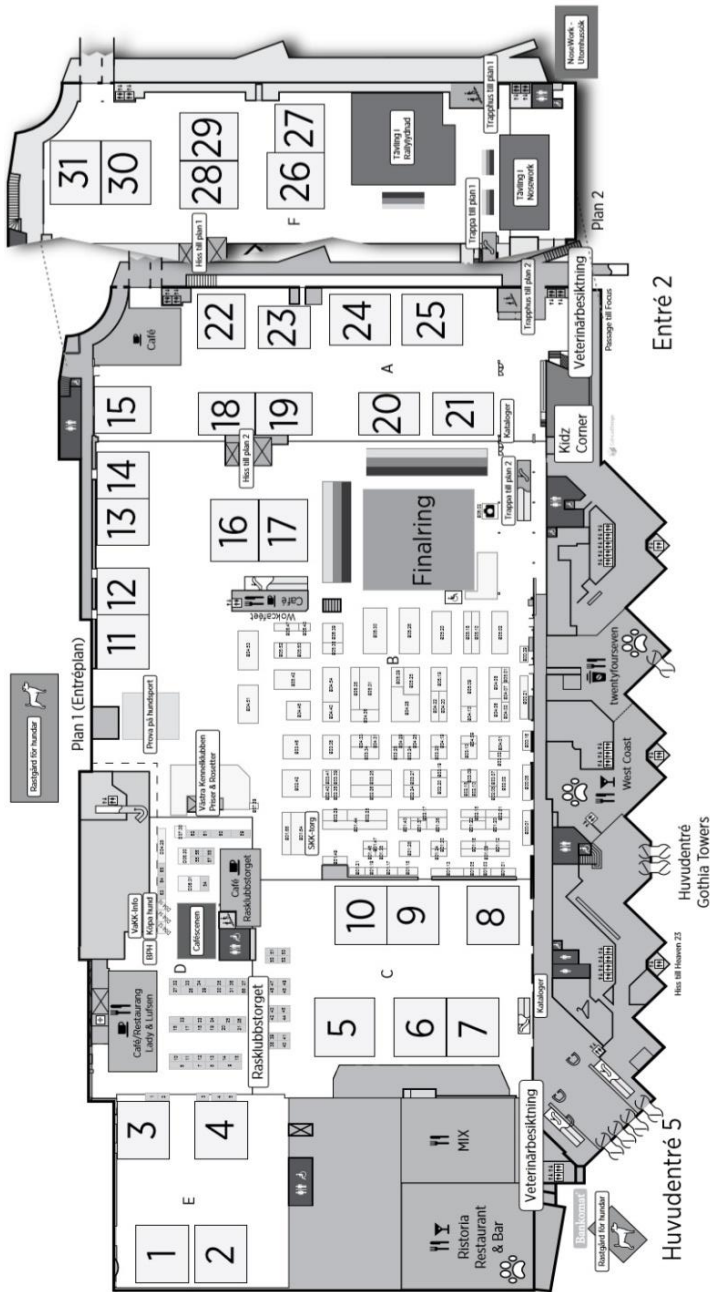

TOTAL ENTRY FRIDAY 1749

TOTAL ENTRY MYDOG 1 3584

VÄSTRA KENNELKLUBBEN AND SVENSKA MÄSSAN

WISH YOU ALL GOOD LUCK!

FIND YOUR PLACE AT SWEDISH EXHIBITION CENTER

Entry with a dog is in entrance 2 and entrance 5 (main entrance)