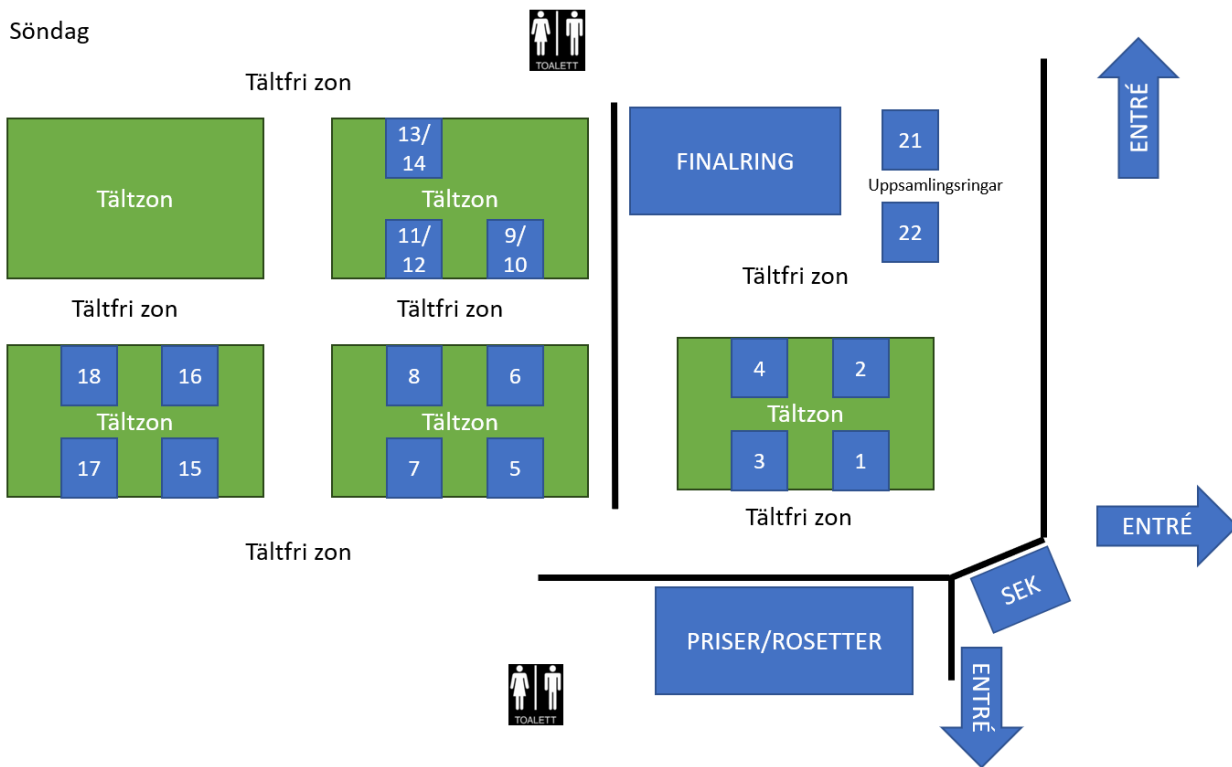

Ring 17 Börjar kl. 09:00

PALUMBO ALEKSANDRA

CHIHUAHUA, KORTHÅRIG
CHIHUAHUA, LÅNGHÅRIG

24

34

—
58

TOTALT ANMÄLDA HUNDAR

854

FINALDOMARE SÖNDAG

Bästa uppfödare

Bästa valp

Bästa junior

Bästa Grupp 4

Bästa grupp 9

Bästa avel

Bästa grupp 6

Bästa grupp 8

Bästa grupp 1

Bästa veteran

Jan Hergren

Patric Ragnarson

Aleksandra Palumbo

Susanne Segersten

John Muldoon

Patric Ragnarson

Svein Björnes

Marie Petersen

Collette Muldoon

Nina Karlsdotter

BEST IN SHOW

Anette Bystrup

Söndag